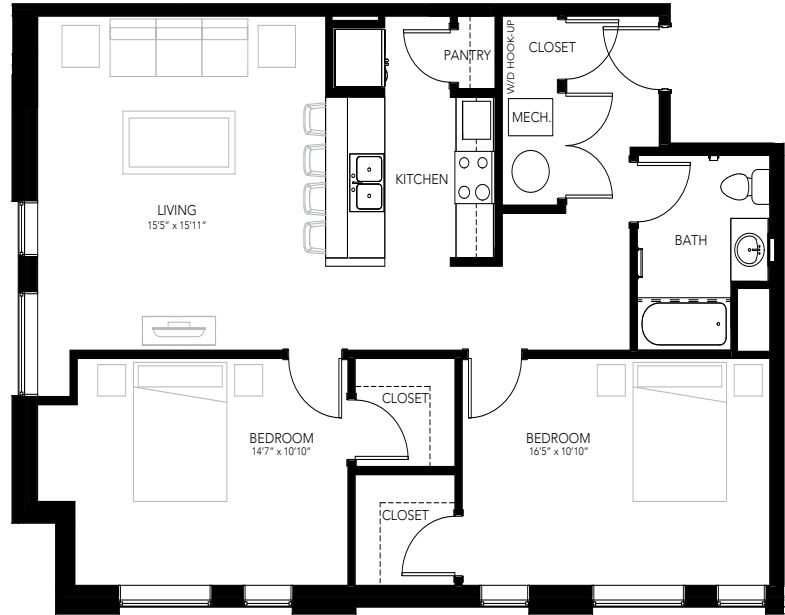

LAWRENCE SENIOR APARTMENTS

2BR - LAYOUT 03

2 BEDROOM
1022 SQ. FT.
STARTING AT \$337

LAWRENCESENIORAPTS.COM

8301 EAST 46TH ST
LAWRENCE, IN 46226

PLEASE NOTE THAT RENTAL RATES, AVAILABILITY, DEPOSITS AND SPECIALS ARE SUBJECT TO CHANGE WITHOUT NOTICE AND ARE BASED ON AVAILABILITY. LEASE TERMS VARY AND MINIMUM LEASE TERMS AND OCCUPANCY GUIDELINES MAY APPLY. CONTACT LEASING OFFICE FOR DETAILS.