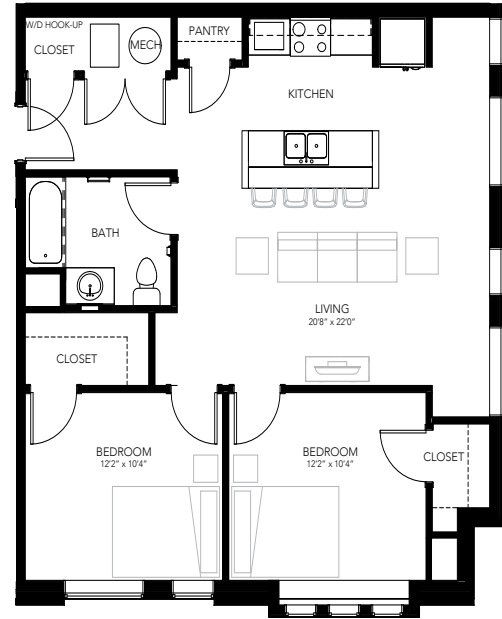

# LAWRENCE SENIOR APARTMENTS

## 2BR - LAYOUT 01

2 BEDROOM  
893 SQ. FT.  
STARTING AT \$337

[LAWRENCESENIORAPTS.COM](http://LAWRENCESENIORAPTS.COM)

8301 EAST 46TH ST  
LAWRENCE, IN 46226

PLEASE NOTE THAT RENTAL RATES, AVAILABILITY, DEPOSITS AND SPECIALS ARE SUBJECT TO CHANGE WITHOUT NOTICE AND ARE BASED ON AVAILABILITY. LEASE TERMS VARY AND MINIMUM LEASE TERMS AND OCCUPANCY GUIDELINES MAY APPLY. CONTACT LEASING OFFICE FOR DETAILS.