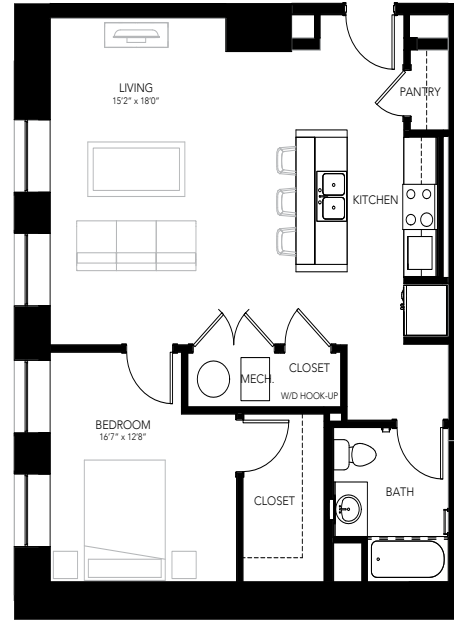

# LAWRENCE SENIOR APARTMENTS

## 1BR - LAYOUT 13

1 BEDROOM

760 SQ. FT.

STARTING AT \$291

[LAWRENCESENIORAPTS.COM](http://LAWRENCESENIORAPTS.COM)

8301 EAST 46TH ST  
LAWRENCE, IN 46226

PLEASE NOTE THAT RENTAL RATES, AVAILABILITY, DEPOSITS AND SPECIALS ARE SUBJECT TO CHANGE WITHOUT NOTICE AND ARE BASED ON AVAILABILITY. LEASE TERMS VARY AND MINIMUM LEASE TERMS AND OCCUPANCY GUIDELINES MAY APPLY. CONTACT LEASING OFFICE FOR DETAILS.