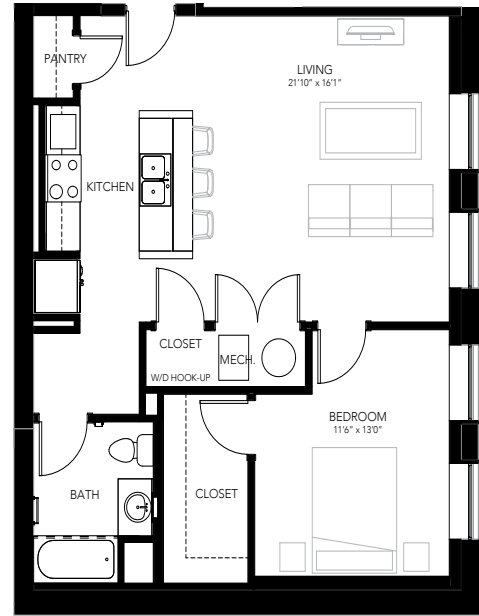

LAWRENCE SENIOR APARTMENTS

1BR - LAYOUT 12

1 BEDROOM
730 SQ. FT.
STARTING AT \$291

LAWRENCESENIORAPTS.COM

8301 EAST 46TH ST
LAWRENCE, IN 46226

PLEASE NOTE THAT RENTAL RATES, AVAILABILITY, DEPOSITS AND SPECIALS ARE SUBJECT TO CHANGE WITHOUT NOTICE AND ARE BASED ON AVAILABILITY. LEASE TERMS VARY AND MINIMUM LEASE TERMS AND OCCUPANCY GUIDELINES MAY APPLY. CONTACT LEASING OFFICE FOR DETAILS.