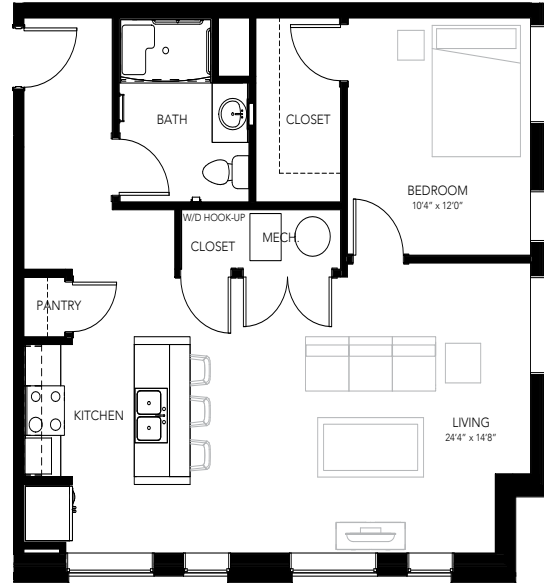

LAWRENCE SENIOR APARTMENTS

1BR - LAYOUT 11A

1 BEDROOM
767 SQ. FT.
STARTING AT \$291

LAWRENCESENIORAPTS.COM

8301 EAST 46TH ST
LAWRENCE, IN 46226

PLEASE NOTE THAT RENTAL RATES, AVAILABILITY, DEPOSITS AND SPECIALS ARE SUBJECT TO CHANGE WITHOUT NOTICE AND ARE BASED ON AVAILABILITY. LEASE TERMS VARY AND MINIMUM LEASE TERMS AND OCCUPANCY GUIDELINES MAY APPLY. CONTACT LEASING OFFICE FOR DETAILS.