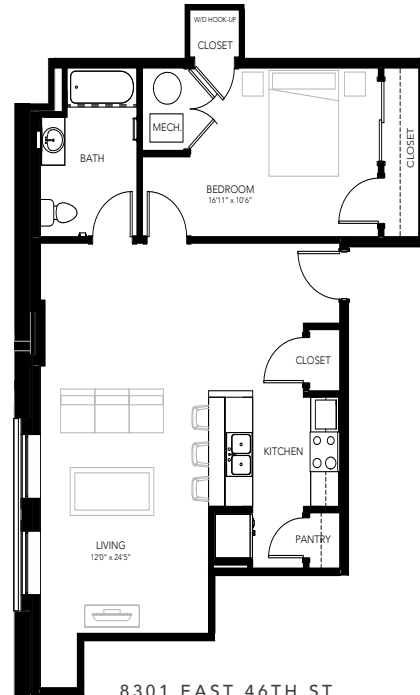

LAWRENCE SENIOR APARTMENTS

1BR - LAYOUT 09

1 BEDROOM
794 SQ. FT.
STARTING AT \$291

LAWRENCESENIORAPTS.COM

8301 EAST 46TH ST
LAWRENCE, IN 46226

PLEASE NOTE THAT RENTAL RATES, AVAILABILITY, DEPOSITS AND SPECIALS ARE SUBJECT TO CHANGE WITHOUT NOTICE AND ARE BASED ON AVAILABILITY. LEASE TERMS VARY AND MINIMUM LEASE TERMS AND OCCUPANCY GUIDELINES MAY APPLY. CONTACT LEASING OFFICE FOR DETAILS.