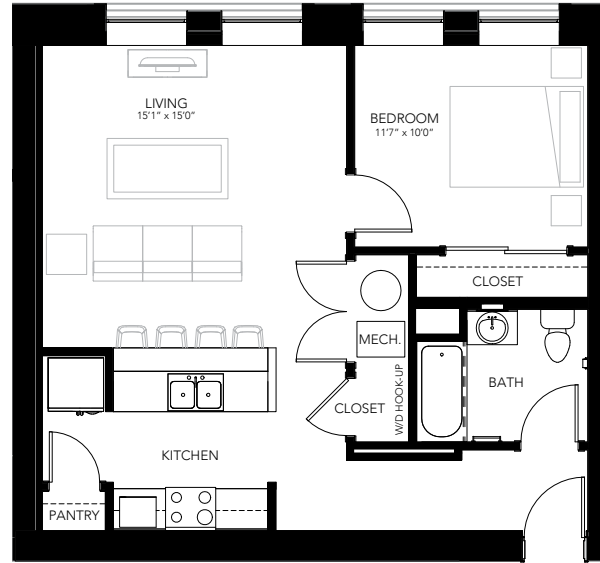

# LAWRENCE SENIOR APARTMENTS

1BR - LAYOUT 06

1 BEDROOM  
681 SQ. FT.  
STARTING AT \$291

[LAWRENCESENIORAPTS.COM](http://LAWRENCESENIORAPTS.COM)

8301 EAST 46TH ST  
LAWRENCE, IN 46226

PLEASE NOTE THAT RENTAL RATES, AVAILABILITY, DEPOSITS AND SPECIALS ARE SUBJECT TO CHANGE WITHOUT NOTICE AND ARE BASED ON AVAILABILITY. LEASE TERMS VARY AND MINIMUM LEASE TERMS AND OCCUPANCY GUIDELINES MAY APPLY. CONTACT LEASING OFFICE FOR DETAILS.