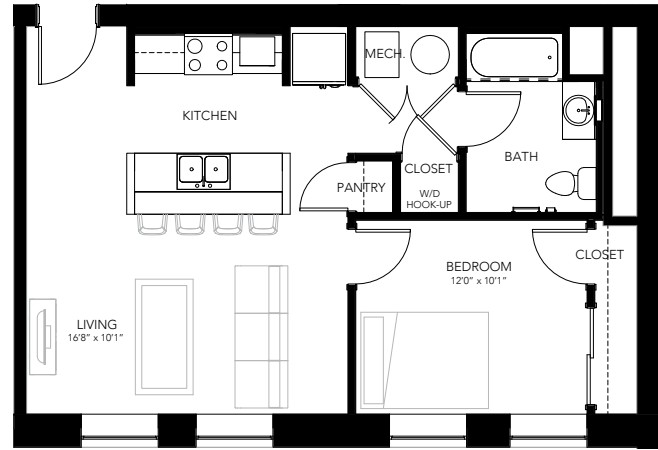

LAWRENCE SENIOR APARTMENTS

1BR - LAYOUT 05

1 BEDROOM

614 SQ. FT.

STARTING AT \$291

LAWRENCESENIORAPTS.COM

8301 EAST 46TH ST
LAWRENCE, IN 46226

PLEASE NOTE THAT RENTAL RATES, AVAILABILITY, DEPOSITS AND SPECIALS ARE SUBJECT TO CHANGE WITHOUT NOTICE AND ARE BASED ON AVAILABILITY. LEASE TERMS VARY AND MINIMUM LEASE TERMS AND OCCUPANCY GUIDELINES MAY APPLY. CONTACT LEASING OFFICE FOR DETAILS.