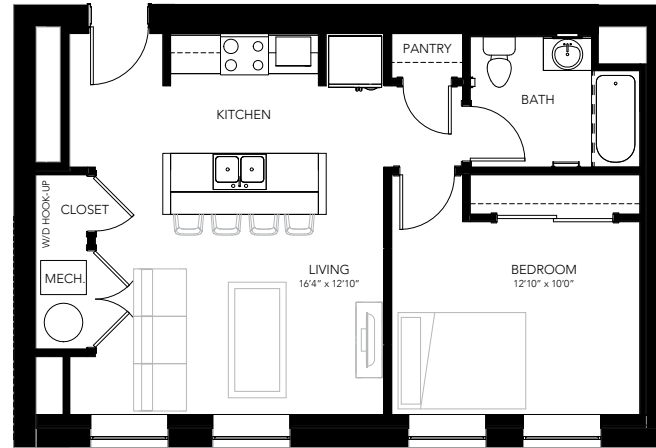

LAWRENCE SENIOR APARTMENTS

1BR - LAYOUT 05-1

1 BEDROOM
615 SQ. FT.
STARTING AT \$291

LAWRENCESENIORAPTS.COM

8301 EAST 46TH ST
LAWRENCE, IN 46226

PLEASE NOTE THAT RENTAL RATES, AVAILABILITY, DEPOSITS AND SPECIALS ARE SUBJECT TO CHANGE WITHOUT NOTICE AND ARE BASED ON AVAILABILITY. LEASE TERMS VARY AND MINIMUM LEASE TERMS AND OCCUPANCY GUIDELINES MAY APPLY. CONTACT LEASING OFFICE FOR DETAILS.