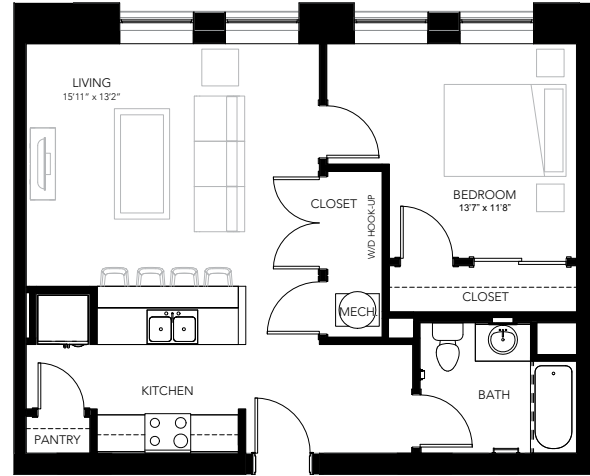

LAWRENCE SENIOR APARTMENTS

1BR - LAYOUT 04

1 BEDROOM
665 SQ. FT.
STARTING AT \$291

LAWRENCESENIORAPTS.COM

8301 EAST 46TH ST
LAWRENCE, IN 46226

PLEASE NOTE THAT RENTAL RATES, AVAILABILITY, DEPOSITS AND SPECIALS ARE SUBJECT TO CHANGE WITHOUT NOTICE AND ARE BASED ON AVAILABILITY. LEASE TERMS VARY AND MINIMUM LEASE TERMS AND OCCUPANCY GUIDELINES MAY APPLY. CONTACT LEASING OFFICE FOR DETAILS.