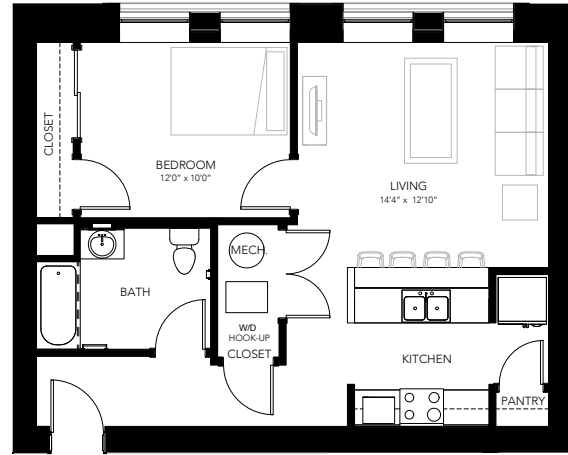

LAWRENCE SENIOR APARTMENTS

1BR - LAYOUT 04-1

1 BEDROOM
672 SQ. FT.
STARTING AT \$291

LAWRENCESENIORAPTS.COM

8301 EAST 46TH ST
LAWRENCE, IN 46226

PLEASE NOTE THAT RENTAL RATES, AVAILABILITY, DEPOSITS AND SPECIALS ARE SUBJECT TO CHANGE WITHOUT NOTICE AND ARE BASED ON AVAILABILITY. LEASE TERMS VARY AND MINIMUM LEASE TERMS AND OCCUPANCY GUIDELINES MAY APPLY. CONTACT LEASING OFFICE FOR DETAILS.