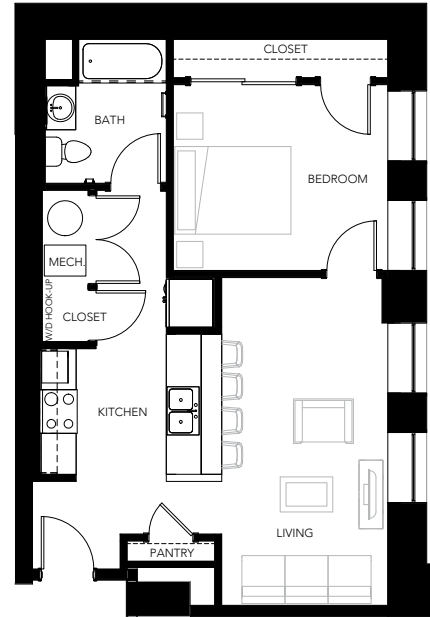

LAWRENCE SENIOR APARTMENTS

1BR - LAYOUT 03

1 BEDROOM
626 SQ. FT.
STARTING AT \$291

LAWRENCESENIORAPTS.COM

8301 EAST 46TH ST
LAWRENCE, IN 46226

PLEASE NOTE THAT RENTAL RATES, AVAILABILITY, DEPOSITS AND SPECIALS ARE SUBJECT TO CHANGE WITHOUT NOTICE AND ARE BASED ON AVAILABILITY. LEASE TERMS VARY AND MINIMUM LEASE TERMS AND OCCUPANCY GUIDELINES MAY APPLY. CONTACT LEASING OFFICE FOR DETAILS.