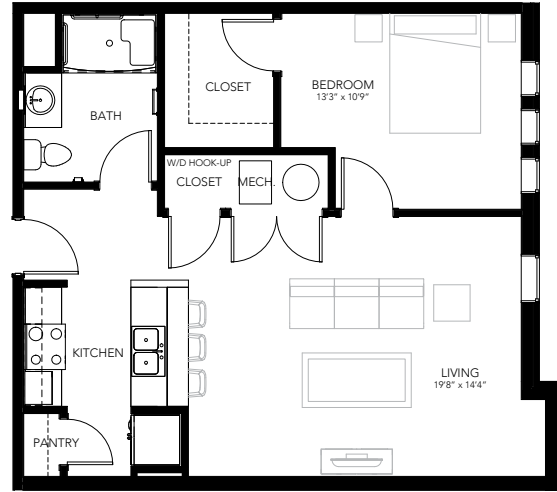

LAWRENCE SENIOR APARTMENTS

1BR - LAYOUT 02A

1 BEDROOM

704 SQ. FT.

STARTING AT \$291

LAWRENCESENIORAPTS.COM

8301 EAST 46TH ST
LAWRENCE, IN 46226

PLEASE NOTE THAT RENTAL RATES, AVAILABILITY, DEPOSITS AND SPECIALS ARE SUBJECT TO CHANGE WITHOUT NOTICE AND ARE BASED ON AVAILABILITY. LEASE TERMS VARY AND MINIMUM LEASE TERMS AND OCCUPANCY GUIDELINES MAY APPLY. CONTACT LEASING OFFICE FOR DETAILS.