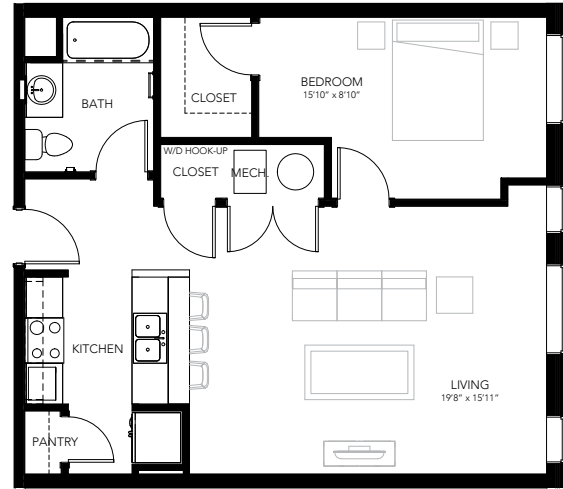

LAWRENCE SENIOR APARTMENTS

1BR - LAYOUT 02

1 BEDROOM
721 SQ. FT.
STARTING AT \$291

LAWRENCESENIORAPTS.COM

8301 EAST 46TH ST
LAWRENCE, IN 46226

PLEASE NOTE THAT RENTAL RATES, AVAILABILITY, DEPOSITS AND SPECIALS ARE SUBJECT TO CHANGE WITHOUT NOTICE AND ARE BASED ON AVAILABILITY. LEASE TERMS VARY AND MINIMUM LEASE TERMS AND OCCUPANCY GUIDELINES MAY APPLY. CONTACT LEASING OFFICE FOR DETAILS.