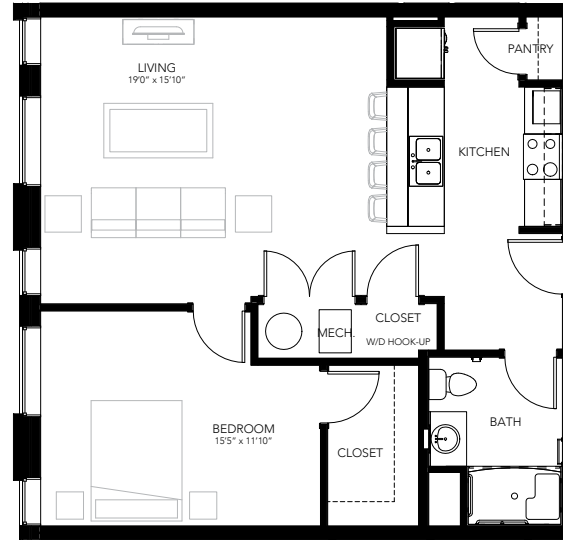

LAWRENCE SENIOR APARTMENTS

1BR - LAYOUT 01A

1 BEDROOM

804 SQ. FT.

STARTING AT \$291

LAWRENCESENIORAPTS.COM

8301 EAST 46TH ST
LAWRENCE, IN 46226

PLEASE NOTE THAT RENTAL RATES, AVAILABILITY, DEPOSITS AND SPECIALS ARE SUBJECT TO CHANGE WITHOUT NOTICE AND ARE BASED ON AVAILABILITY. LEASE TERMS VARY AND MINIMUM LEASE TERMS AND OCCUPANCY GUIDELINES MAY APPLY. CONTACT LEASING OFFICE FOR DETAILS.