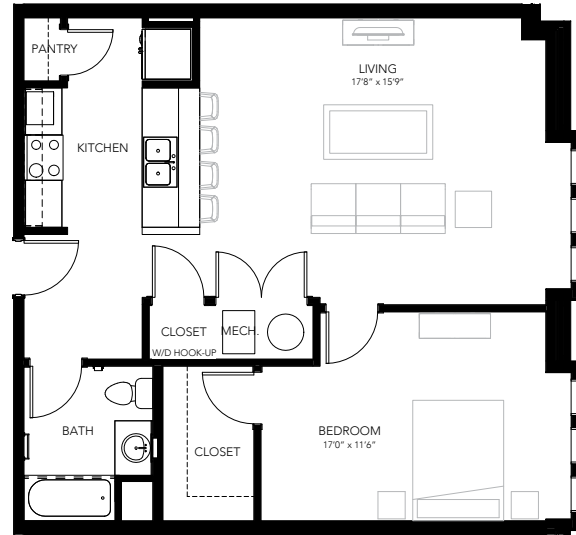

LAWRENCE SENIOR APARTMENTS

1BR - LAYOUT 01

1 BEDROOM
807 SQ. FT.
STARTING AT \$291

LAWRENCESENIORAPTS.COM

8301 EAST 46TH ST
LAWRENCE, IN 46226

PLEASE NOTE THAT RENTAL RATES, AVAILABILITY, DEPOSITS AND SPECIALS ARE SUBJECT TO CHANGE WITHOUT NOTICE AND ARE BASED ON AVAILABILITY. LEASE TERMS VARY AND MINIMUM LEASE TERMS AND OCCUPANCY GUIDELINES MAY APPLY. CONTACT LEASING OFFICE FOR DETAILS.